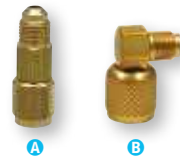

Code	Model	A Female swivel connections	B Female connect	Dimensions	Weight
05059001001	RG180F	1/4" SAE	1/4" SAE	140 x 100 x 20 mm	0,04 kg