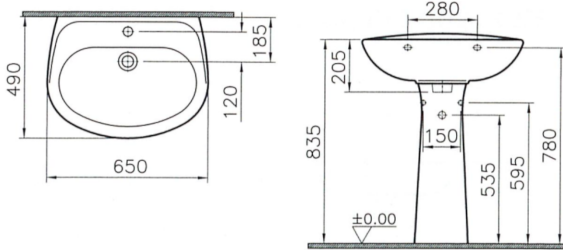

Name	Lavabo, 65 cm
Collection	Normus
Color	White
Designer	VitrA Design Team
Size	65 cm
Tap Hole Options	With Tap Hole
Overflow Hole	Yes

Product Code: 5089L003-0001

Description

With Tap Hole, With Overflow Hole, 65 cm, White

VitrA reserves the right to make changes in products and technical details without prior notice.

All drawings contain the necessary measurements which are subject to standard tolerances. For exact measurements, in particular for customized installation scenarios, it can only be taken from the finished ceramic product.