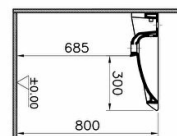

Name S20 S.Needs Washbasin 65cm-White

Collection	S20
Height (mm)	160
Width (mm)	650
Depth (mm)	560
Color	White
Designer	Noa
Certificate	NF
Tap Hole Options	Single Tap Hole
Brand	VitrA
Finish	Hygiene
Overflow Hole	With Overflow

Product code: 5291B003-0001

Description

All drawings contain the necessary measurements which are subject to standard tolerances.

For exact measurements, in particular for customized installation scenarios, it can only be taken from the finished ceramic product.