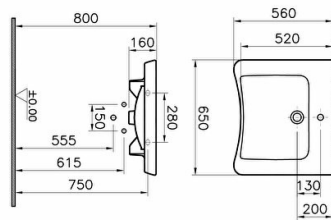

Name S20 S.Needs Washbasin 65cm-White

Collection	S20
Height (mm)	160
Width (mm)	650
Depth (mm)	560
Color	White
Designer	Noa
Certificate	NF
Tap Hole Options	Single Tap Hole
Brand	VitrA
Finish	Hygiene
Overflow Hole	With Overflow

Product code: 5291B003-0001

Description

All drawings contain the necessary measurements which are subject to standard tolerances.

For exact measurements, in particular for customized installation scenarios, it can only be taken from the finished ceramic product.