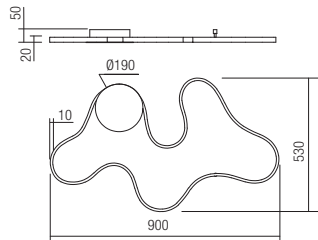

Led type	SMD LED 2835 168 pcs x 0,09W	
Power	10,5W	
Input	220V-240V, 50/60Hz	
Color temperature	3000K	4000K
Lumen source	1550 lm	1596 lm
Lumen system	961 lm	990 lm
CRI	80	
Not dimmable	☒	

CE IP20

Led type	SMD LED 2835 336 pcs x 0,09W	
Power	29W	
Input	220V-240V, 50/60Hz	
Color temperature	3000K	4000K
Lumen source	3945 lm	4175 lm
Lumen system	2446 lm	2589 lm
CRI	80	
Dimmable (3 step)	☒	

CE IP20

Led type	SMD LED 2835 504 pcs x 0,08W	
Power	43W	
Input	220V-240V, 50/60Hz	
Color temperature	3000K	4000K
Lumen source	5402 lm	5849 lm
Lumen system	3349 lm	3626 lm
CRI	80	
Dimmable (3 step)	☒	

CE IP20