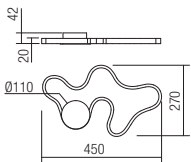

Led type	SMD LED 2835 168 pcs x 0,09W	
Power	10,5W	
Input	220V-240V, 50/60Hz	
Color temperature	3000K	4000K
Lumen source	1550 lm	1596 lm
Lumen system	961 lm	990 lm
CRI	80	
Not dimmable	☒	

CE IP20

Led type	SMD LED 2835 336 pcs x 0,09W	
Power	29W	
Input	220V-240V, 50/60Hz	
Color temperature	3000K	4000K
Lumen source	3945 lm	4175 lm
Lumen system	2446 lm	2589 lm
CRI	80	
Dimmable (3 step)	☒	

CE IP20

Led type	SMD LED 2835 504 pcs x 0,08W	
Power	43W	
Input	220V-240V, 50/60Hz	
Color temperature	3000K	4000K
Lumen source	5402 lm	5849 lm
Lumen system	3349 lm	3626 lm
CRI	80	
Dimmable (3 step)	☒	

CE IP20