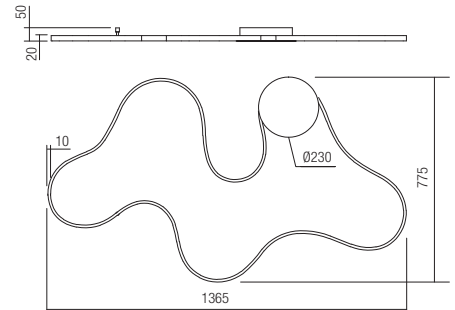

Led type	SMD LED 2835 168 pcs x 0,09W	
Power	10,5W	
Input	220V-240V, 50/60Hz	
Color temperature	3000K	4000K
Lumen source	1550 lm	1596 lm
Lumen system	961 lm	990 lm
CRI	80	
Not dimmable	☒	

CE IP20

Led type	SMD LED 2835 336 pcs x 0,09W	
Power	29W	
Input	220V-240V, 50/60Hz	
Color temperature	3000K	4000K
Lumen source	3945 lm	4175 lm
Lumen system	2446 lm	2589 lm
CRI	80	
Dimmable (3 step)	☒	

CE IP20

Led type	SMD LED 2835 504 pcs x 0,08W	
Power	43W	
Input	220V-240V, 50/60Hz	
Color temperature	3000K	4000K
Lumen source	5402 lm	5849 lm
Lumen system	3349 lm	3626 lm
CRI	80	
Dimmable (3 step)	☒	

CE IP20