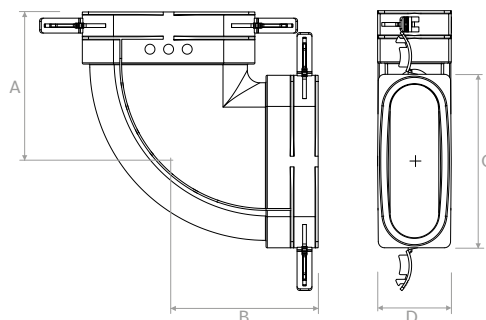

Modello Model		A	B	C
TVMN003	mm	123	17	42

TVMN004

Connettore per tubo ovale 132x52.
Connector for oval hose 132x52.

Modello Model		A	B
TVMN004	mm	140	60

TVMN005

curva 90° verticale per tubo ovale 132x52.
Elbow 90° vertical for oval hose 132x52.

Modello Model		A	B	C
TVMN005	mm	139	104	104

TVMN006

Curva 90° orizzontale per tubo ovale 132x52.
Elbow 90° horizontal for oval hose 132x52.

Modello Model		A	B	C	D
TVMN006	mm	120	120	190	59

ACCESSORI OVALI | OVAL ACCESSORIES

TVMN007

Connettore per tubo ovale 132x52.
Connector for oval hose 132x52.

Modello Model		A	B	C
TVMN007	mm	139	59	154

TVMN008

Raccordo valvola Ø125 tubo ovale 132x52 a 90°.
Valve connection Ø125 oval hose 132x52 at 90°.