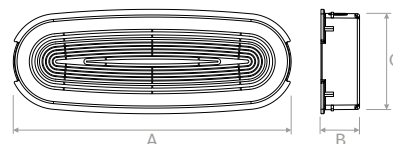

TVMN002

Adattatore ovale 132x52 circolare Ø75/90.
Adapter oval 132x52 circular Ø75/90.

Modello Model		A	B	C	D
TVMN00275	mm	231	Ø 75	122	44
TVMN00290	mm	233	Ø 92	122	44

TVMN003

Regolatore portata canale ovale 132x52.
Air flow regulator oval hose 132x52.

Modello Model		A	B	C
TVMN003	mm	123	17	42

TVMN004

Connettore per tubo ovale 132x52.
Connector for oval hose 132x52.

Modello Model		A	B
TVMN004	mm	140	60

TVMN005

curva 90° verticale per tubo ovale 132x52.
Elbow 90° vertical for oval hose 132x52.

Modello Model		A	B	C
TVMN005	mm	139	104	104

TVMN006

Curva 90° orizzontale per tubo ovale 132x52.
Elbow 90° horizontal for oval hose 132x52.

Modello Model		A	B	C	D
TVMN006	mm	120	120	190	59

ACCESSORI OVALI | OVAL ACCESSORIES