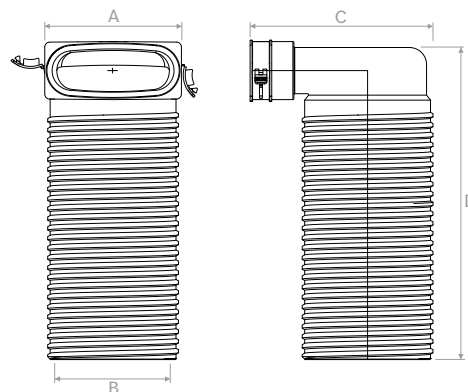

TVMN008

Raccordo valvola Ø125 tubo ovale 132x52 a 90°.
Valve connection Ø125 oval hose 132x52 at 90°.

Modello | Model		A	B	C	D
TVMN008	mm	139	125	184	324