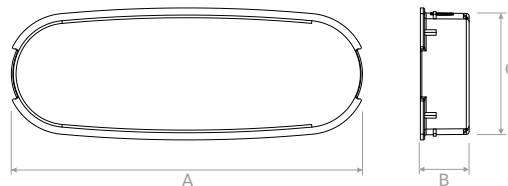

Modello Model		A	B	C
TVMN005	mm	139	104	104

TVMN006

Curva 90° orizzontale per tubo ovale 132x52.
Elbow 90° horizontal for oval hose 132x52.

Modello Model		A	B	C	D
TVMN006	mm	120	120	190	59

ACCESSORI OVALI | OVAL ACCESSORIES

TVMN007

Connettore per tubo ovale 132x52.
Connector for oval hose 132x52.

Modello Model		A	B	C
TVMN007	mm	139	59	154

TVMN008

Raccordo valvola Ø125 tubo ovale 132x52 a 90°.
Valve connection Ø125 oval hose 132x52 at 90°.

Modello Model		A	B	C	D
TVMN008	mm	139	125	184	324

TVMN009

Guarnizione di ricambio per tubo ovale 132x52.
Replacement gasket for oval hose 132x52.

Modello Model		A	B
TVMN009	mm	122	44

TVMN010

Tappo per tubo ovale 132x52.
Cap for hoval hose 132x52.

Modello Model		A	B	C
TVMN010	mm	123	17	45

ACCESSORI SPIRO | SPIRO ACCESSORIES

TS

Tubo spiro lamiera zincata.
Galvanized sheet spiro duct.

Materiale disponibile su listino Brofer diffusione aria.
Material available on Brofer air diffusion price list.