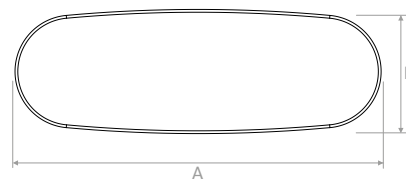

Modello Model		A	B	C
TVMN005	mm	139	104	104

TVMN006

Curva 90° orizzontale per tubo ovale 132x52.
Elbow 90° horizontal for oval hose 132x52.

Modello Model		A	B	C	D
TVMN006	mm	120	120	190	59

ACCESSORI OVALI | OVAL ACCESSORIES

TVMN007

Connettore per tubo ovale 132x52.
Connector for oval hose 132x52.

Modello Model		A	B	C
TVMN007	mm	139	59	154

TVMN008

Raccordo valvola Ø125 tubo ovale 132x52 a 90°.
Valve connection Ø125 oval hose 132x52 at 90°.

Modello Model		A	B	C	D
TVMN008	mm	139	125	184	324

TVMN009

Guarnizione di ricambio per tubo ovale 132x52.
Replacement gasket for oval hose 132x52.

Modello Model		A	B
TVMN009	mm	122	44

TVMN010

Tappo per tubo ovale 132x52.
Cap for hoval hose 132x52.