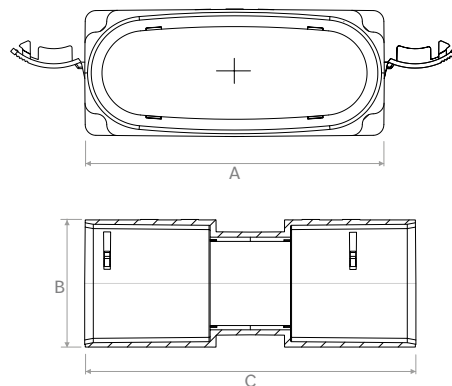

Modello Model		A	B	C
TVMN003	mm	123	17	42

TVMN004

Connettore per tubo ovale 132x52.
Connector for oval hose 132x52.

Modello Model		A	B
TVMN004	mm	140	60

TVMN005

curva 90° verticale per tubo ovale 132x52.
Elbow 90° vertical for oval hose 132x52.

Modello Model		A	B	C
TVMN005	mm	139	104	104

TVMN006

Curva 90° orizzontale per tubo ovale 132x52.
Elbow 90° horizontal for oval hose 132x52.

Modello Model		A	B	C	D
TVMN006	mm	120	120	190	59

ACCESSORI OVALI | OVAL ACCESSORIES

TVMN007

Connettore per tubo ovale 132x52.
Connector for oval hose 132x52.

Modello Model		A	B	C
TVMN007	mm	139	59	154

TVMN008

Raccordo valvola Ø125 tubo ovale 132x52 a 90°.
Valve connection Ø125 oval hose 132x52 at 90°.