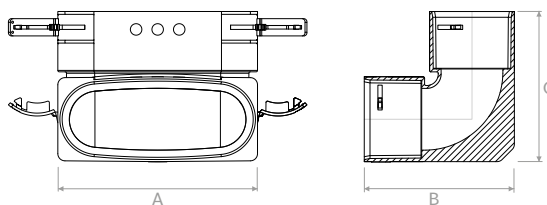

TVMN002

Adattatore ovale 132x52 circolare Ø75/90.
Adapter oval 132x52 circular Ø75/90.

Modello Model		A	B	C	D
TVMN00275	mm	231	Ø 75	122	44
TVMN00290	mm	233	Ø 92	122	44

TVMN003

Regolatore portata canale ovale 132x52.
Air flow regulator oval hose 132x52.

Modello Model		A	B	C
TVMN003	mm	123	17	42

TVMN004

Connettore per tubo ovale 132x52.
Connector for oval hose 132x52.

Modello Model		A	B
TVMN004	mm	140	60

TVMN005

curva 90° verticale per tubo ovale 132x52.
Elbow 90° vertical for oval hose 132x52.

Modello Model		A	B	C
TVMN005	mm	139	104	104

TVMN006

Curva 90° orizzontale per tubo ovale 132x52.
Elbow 90° horizontal for oval hose 132x52.

Modello Model		A	B	C	D
TVMN006	mm	120	120	190	59

ACCESSORI OVALI | OVAL ACCESSORIES