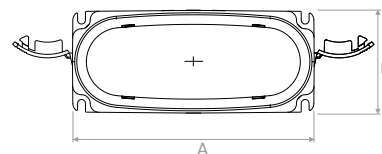

TVMN002

Adattatore ovale 132x52 circolare Ø75/90.
Adapter oval 132x52 circular Ø75/90.

Modello Model		A	B	C	D
TVMN00275	mm	231	Ø 75	122	44
TVMN00290	mm	233	Ø 92	122	44

TVMN003

Regolatore portata canale ovale 132x52.
Air flow regulator oval hose 132x52.

Modello Model		A	B	C
TVMN003	mm	123	17	42

TVMN004

Connettore per tubo ovale 132x52.
Connector for oval hose 132x52.

Modello Model		A	B
TVMN004	mm	140	60

TVMN005

curva 90° verticale per tubo ovale 132x52.
Elbow 90° vertical for oval hose 132x52.

Modello Model		A	B	C
TVMN005	mm	139	104	104

TVMN006

Curva 90° orizzontale per tubo ovale 132x52.
Elbow 90° horizontal for oval hose 132x52.

Modello Model		A	B	C	D
TVMN006	mm	120	120	190	59

ACCESSORI OVALI | OVAL ACCESSORIES