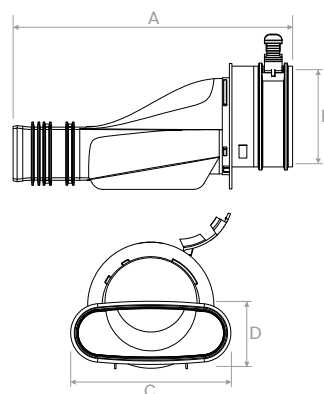

Modello Model		A	B	C
TVMSO009	mm	116,7	65,7	20

PVMSO003

Adattatore per griglia rettangolare +1 tappo - 2 x attacco laterale per tubo semi-ovale 102x50 / antistatico e antibatterico.
Adapter for rectangular grille + 1 cap - 2 x side connection for semi-oval hose 102x50 / antistatic and antibacterial.

Modello Model		A	B	C	D
PVMSO003	mm	318	287	125	86,4

ACCESSORI OVALI | OVAL ACCESSORIES

TVMN001

Tubo flessibile ovale 132x52 L = 20m blu.
Flex oval hose 132x52 L = 20m blue.

Modello Model		A	B	C	D
TVMN001	mm	122	133	44	55

TVMN002

Adattatore ovale 132x52 circolare Ø75/90.
Adapter oval 132x52 circular Ø75/90.

Modello Model		A	B	C	D
TVMN00275	mm	231	Ø 75	122	44
TVMN00290	mm	233	Ø 92	122	44

TVMN003

Regolatore portata canale ovale 132x52.
Air flow regulator oval hose 132x52.

Modello Model		A	B	C
TVMN003	mm	123	17	42

TVMN004

Connettore per tubo ovale 132x52.
Connector for oval hose 132x52.

Modello Model		A	B
TVMN004	mm	140	60

TVMN005

curva 90° verticale per tubo ovale 132x52.
Elbow 90° vertical for oval hose 132x52.