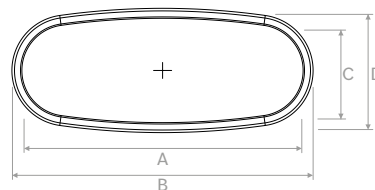

Modello Model		A	B	C
TVMSO009	mm	116,7	65,7	20

PVMSO003

Adattatore per griglia rettangolare +1 tappo - 2 x attacco laterale per tubo semi-ovale 102x50 / antistatico e antibatterico.
Adapter for rectangular grille + 1 cap - 2 x side connection for semi-oval hose 102x50 / antistatic and antibacterial.

Modello Model		A	B	C	D
PVMSO003	mm	318	287	125	86,4

ACCESSORI OVALI | OVAL ACCESSORIES

TVMN001

Tubo flessibile ovale 132x52 L = 20m blu.
Flex oval hose 132x52 L = 20m blue.

Modello Model		A	B	C	D
TVMN001	mm	122	133	44	55

TVMN002

Adattatore ovale 132x52 circolare Ø75/90.
Adapter oval 132x52 circular Ø75/90.

Modello Model		A	B	C	D
TVMN00275	mm	231	Ø 75	122	44
TVMN00290	mm	233	Ø 92	122	44

TVMN003

Regolatore portata canale ovale 132x52.
Air flow regulator oval hose 132x52.

Modello Model		A	B	C
TVMN003	mm	123	17	42

TVMN004

Connettore per tubo ovale 132x52.
Connector for oval hose 132x52.

Modello Model		A	B
TVMN004	mm	140	60

TVMN005

curva 90° verticale per tubo ovale 132x52.
Elbow 90° vertical for oval hose 132x52.