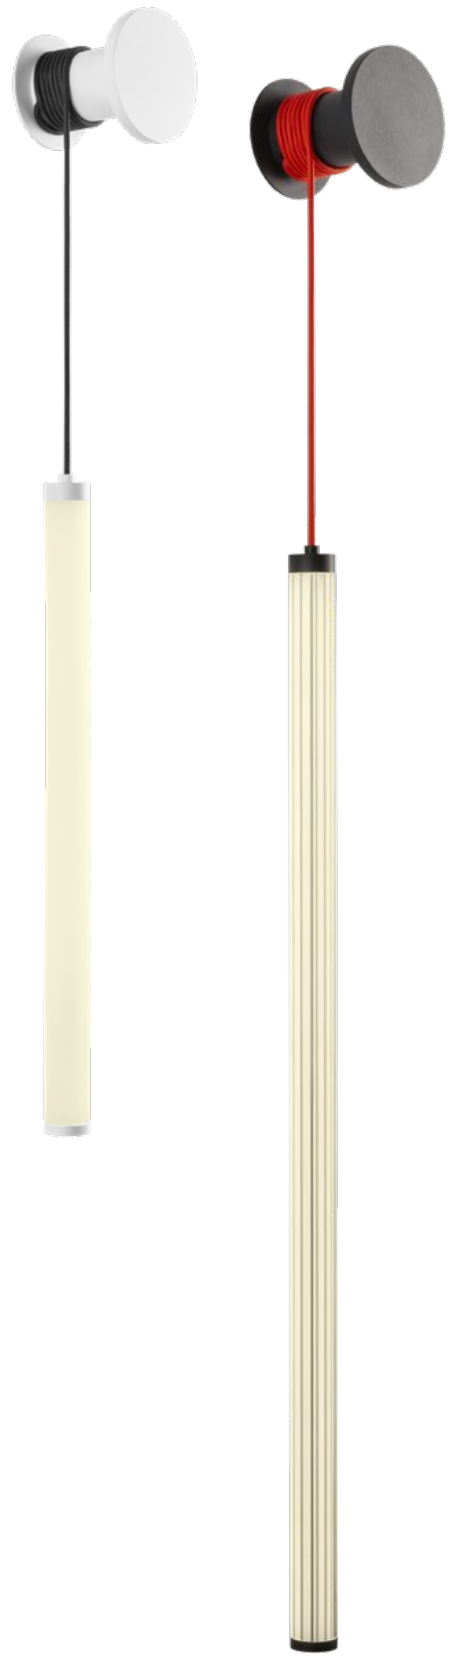

art. **01-3361** Sand White/Black cable/Striated tube
art. **01-3362** Sand Black/Red Cable/Striated tube

art. **01-3363** Sand White/Black cable/Striated tube
art. **01-3364** Sand Black/Red Cable/Striated tube

Led type	2835 SMD LED 96 pcs x 0,09W 3000K, 96 pcs x 0,09W 4000K
Power	9W
Input	220-240V, 50/60Hz
Color temperature	CCT 3000K/4000K
Lumen source	1359 lm
Lumen system	985 lm
CRI	90
Dimmable (3 step)	☾

Led type	2835 SMD LED 180 pcs x 0,09W 3000K, 180 pcs x 0,09W 4000K
Power	16W
Input	220-240V, 50/60Hz
Color temperature	CCT 3000K/4000K
Lumen source	2387 lm
Lumen system	1783 lm
CRI	90
Dimmable (3 step)	☾

CE IP20

CE IP20

art. **01-3301** Sand White/Black cable/Opal tube
art. **01-3302** Sand Black/Red Cable/Opal tube

art. **01-3303** Sand White/Black cable/Opal tube
art. **01-3304** Sand Black/Red Cable/Opal tube

Led type	2835 SMD LED 96 pcs x 0,09W 3000K, 96 pcs x 0,09W 4000K
Power	9W
Input	220-240V, 50/60Hz
Color temperature	CCT 3000K/4000K
Lumen source	1359 lm
Lumen system	985 lm
CRI	90
Dimmable (3 step)	☾

Led type	2835 SMD LED 180 pcs x 0,09W 3000K, 180 pcs x 0,09W 4000K
Power	16W
Input	220-240V, 50/60Hz
Color temperature	CCT 3000K/4000K
Lumen source	2387 lm
Lumen system	1783 lm
CRI	90
Dimmable (3 step)	☾

CE IP20

CE IP20