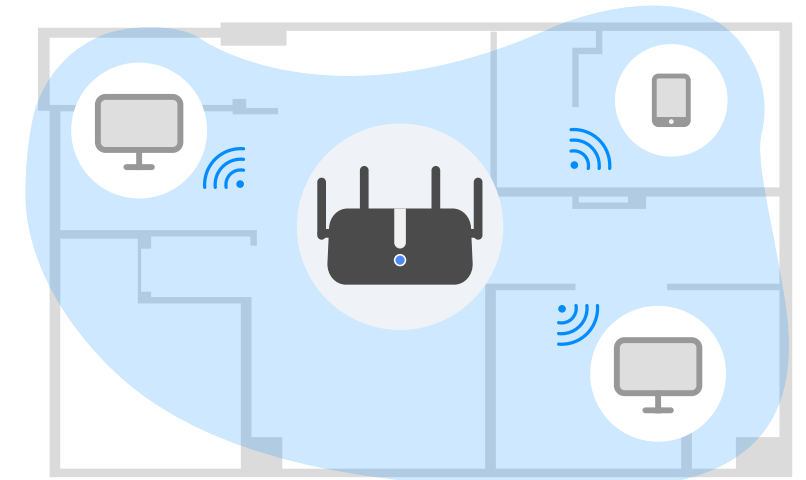

Features

Extensive Coverage: Beamforming, and four antennas combine to deliver focused reception to devices far away.

1201 Mbps (5 GHz)

574 Mbps (2.4 GHz)

Up to 1.8Gbps Wi-Fi 6 Speed: Enjoy smooth streaming, downloading, and gaming with extremely fast Wi-Fi 6 Speed.

More Devices: Wi-Fi 6 uses OFDMA to improve capacity and efficiency of your network, so more devices can connect without slowing down your Wi-Fi.