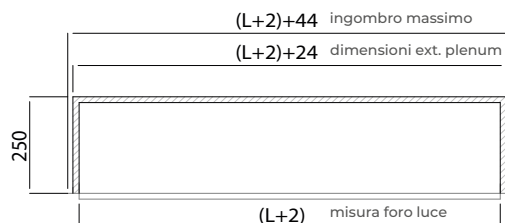

IMPIEGO

Idoneo per incanalare l'aria calda o fredda dall'apparecchiatura alle singole stanze.

ACCESSORI

-

mm									
	CODICI ALTEZZA 100			CODICI ALTEZZA H 150 (TAPPI BLU)			CODICI ALTEZZA H 200		
	ATTACCO POST.	ATTACCO LAT.	ATTACCO SUP.	ATTACCO POST.	ATTACCO LAT.	ATTACCO SUP.	ATTACCO POST.	ATTACCO LAT.	ATTACCO SUP.
Ø ATTACCO CONSIGLIATO	100 - 150			100 - 150 - 200			100 - 150 - 200		
LUNGHEZZA									
200	PLP-200X100	PLL-200X100	PLS-200X100	PLP-200X150	PLL-200X150	PLS-200X150	PLP-200X200	PLL-200X200	PLS-200X200
300	PLP-300X100	PLL-300X100	PLS-300X100	PLP-300X150	PLL-300X150	PLS-300X150	PLP-300X200	PLL-300X200	PLS-300X200
400	PLP-400X100	PLL-400X100	PLS-400X100	PLP-400X150	PLL-400X150	PLS-400X150	PLP-400X200	PLL-400X200	PLS-400X200
500	PLP-500X100	PLL-500X100	PLS-500X100	PLP-500X150	PLL-500X150	PLS-500X150	PLP-500X200	PLL-500X200	PLS-500X200
600	PLP-600X100	PLL-600X100	PLS-600X100	PLP-600X150	PLL-600X150	PLS-600X150	PLP-600X200	PLL-600X200	PLS-600X200
700	PLP-700X100	PLL-700X100	PLS-700X100	PLP-700X150	PLL-700X150	PLS-700X150	PLP-700X200	PLL-700X200	PLS-700X200
800	PLP-800X100	PLL-800X100	PLS-800X100	PLP-800X150	PLL-800X150	PLS-800X150	PLP-800X200	PLL-800X200	PLS-800X200
900	PLP-900X100	PLL-900X100	PLS-900X100	PLP-900X150	PLL-900X150	PLS-900X150	PLP-900X200	PLL-900X200	PLS-900X200
1000	PLP-1000X100	PLL-1000X100	PLS-1000X100	PLP-1000X150	PLL-1000X150	PLS-1000X150	PLP-1000X200	PLL-1000X200	PLS-1000X200
1100	PLP-1100X100	PLL-1100X100	PLS-1100X100	PLP-1100X150	PLL-1100X150	PLS-1100X150	PLP-1100X200	PLL-1100X200	PLS-1100X200
1200	PLP-1200X100	PLL-1200X100	PLS-1200X100	PLP-1200X150	PLL-1200X150	PLS-1200X150	PLP-1200X200	PLL-1200X200	PLS-1200X200

2.1 Plenum e accessori su misura

DIMENSIONI

Tutte le misure sono espresse in mm.

plenum **PLP** altezza 100 e 200 mm

PLP altezza 150 mm (**tappi blu**)

plenum **PLL** altezza 100, 150 e 200 mm

plenum **PLS** altezza 100, 150 e 200 mm

plenum **MANDATA/RIPRESA** altezza 100, 150 e 200 mm