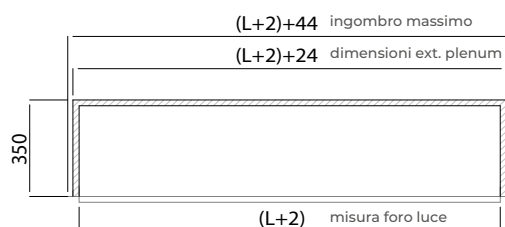

IMPIEGO

Idoneo per incanalare l'aria calda o fredda dall'apparecchiatura alle singole stanze.

ACCESSORI

-

mm									
	CODICI ALTEZZA 100			CODICI ALTEZZA H 150 (TAPPI BLU)			CODICI ALTEZZA H 200		
	ATTACCO POST.	ATTACCO LAT.	ATTACCO SUP.	ATTACCO POST.	ATTACCO LAT.	ATTACCO SUP.	ATTACCO POST.	ATTACCO LAT.	ATTACCO SUP.
Ø ATTACCO CONSIGLIATO	100 - 150			100 - 150 - 200			100 - 150 - 200		
LUNGHEZZA									
200	PLP-200X100	PLL-200X100	PLS-200X100	PLP-200X150	PLL-200X150	PLS-200X150	PLP-200X200	PLL-200X200	PLS-200X200
300	PLP-300X100	PLL-300X100	PLS-300X100	PLP-300X150	PLL-300X150	PLS-300X150	PLP-300X200	PLL-300X200	PLS-300X200
400	PLP-400X100	PLL-400X100	PLS-400X100	PLP-400X150	PLL-400X150	PLS-400X150	PLP-400X200	PLL-400X200	PLS-400X200
500	PLP-500X100	PLL-500X100	PLS-500X100	PLP-500X150	PLL-500X150	PLS-500X150	PLP-500X200	PLL-500X200	PLS-500X200
600	PLP-600X100	PLL-600X100	PLS-600X100	PLP-600X150	PLL-600X150	PLS-600X150	PLP-600X200	PLL-600X200	PLS-600X200
700	PLP-700X100	PLL-700X100	PLS-700X100	PLP-700X150	PLL-700X150	PLS-700X150	PLP-700X200	PLL-700X200	PLS-700X200
800	PLP-800X100	PLL-800X100	PLS-800X100	PLP-800X150	PLL-800X150	PLS-800X150	PLP-800X200	PLL-800X200	PLS-800X200
900	PLP-900X100	PLL-900X100	PLS-900X100	PLP-900X150	PLL-900X150	PLS-900X150	PLP-900X200	PLL-900X200	PLS-900X200
1000	PLP-1000X100	PLL-1000X100	PLS-1000X100	PLP-1000X150	PLL-1000X150	PLS-1000X150	PLP-1000X200	PLL-1000X200	PLS-1000X200
1100	PLP-1100X100	PLL-1100X100	PLS-1100X100	PLP-1100X150	PLL-1100X150	PLS-1100X150	PLP-1100X200	PLL-1100X200	PLS-1100X200
1200	PLP-1200X100	PLL-1200X100	PLS-1200X100	PLP-1200X150	PLL-1200X150	PLS-1200X150	PLP-1200X200	PLL-1200X200	PLS-1200X200

2.1 Plenum e accessori su misura

DIMENSIONI

Tutte le misure sono espresse in mm.

plenum **PLP** altezza 100 e 200 mm

PLP altezza 150 mm (**tappi blu**)

plenum **PLL** altezza 100, 150 e 200 mm

plenum **PLS** altezza 100, 150 e 200 mm

plenum **MANDATA/RIPRESA** altezza 100, 150 e 200 mm