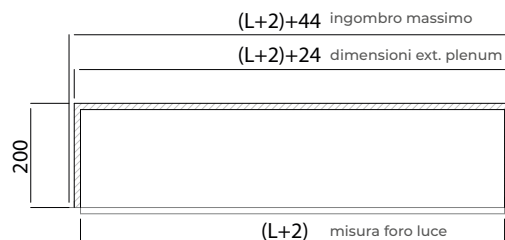

IMPIEGO

Idoneo per incanalare l'aria calda o fredda dall'apparecchiatura alle singole stanze.

ACCESSORI

-

mm									
	CODICI ALTEZZA 100			CODICI ALTEZZA H 150 (TAPPI BLU)			CODICI ALTEZZA H 200		
	ATTACCO POST.	ATTACCO LAT.	ATTACCO SUP.	ATTACCO POST.	ATTACCO LAT.	ATTACCO SUP.	ATTACCO POST.	ATTACCO LAT.	ATTACCO SUP.
Ø ATTACCO CONSIGLIATO	100 - 150			100 - 150 - 200			100 - 150 - 200		
LUNGHEZZA									
200	PLP-200X100	PLL-200X100	PLS-200X100	PLP-200X150	PLL-200X150	PLS-200X150	PLP-200X200	PLL-200X200	PLS-200X200
300	PLP-300X100	PLL-300X100	PLS-300X100	PLP-300X150	PLL-300X150	PLS-300X150	PLP-300X200	PLL-300X200	PLS-300X200
400	PLP-400X100	PLL-400X100	PLS-400X100	PLP-400X150	PLL-400X150	PLS-400X150	PLP-400X200	PLL-400X200	PLS-400X200
500	PLP-500X100	PLL-500X100	PLS-500X100	PLP-500X150	PLL-500X150	PLS-500X150	PLP-500X200	PLL-500X200	PLS-500X200
600	PLP-600X100	PLL-600X100	PLS-600X100	PLP-600X150	PLL-600X150	PLS-600X150	PLP-600X200	PLL-600X200	PLS-600X200
700	PLP-700X100	PLL-700X100	PLS-700X100	PLP-700X150	PLL-700X150	PLS-700X150	PLP-700X200	PLL-700X200	PLS-700X200
800	PLP-800X100	PLL-800X100	PLS-800X100	PLP-800X150	PLL-800X150	PLS-800X150	PLP-800X200	PLL-800X200	PLS-800X200
900	PLP-900X100	PLL-900X100	PLS-900X100	PLP-900X150	PLL-900X150	PLS-900X150	PLP-900X200	PLL-900X200	PLS-900X200
1000	PLP-1000X100	PLL-1000X100	PLS-1000X100	PLP-1000X150	PLL-1000X150	PLS-1000X150	PLP-1000X200	PLL-1000X200	PLS-1000X200
1100	PLP-1100X100	PLL-1100X100	PLS-1100X100	PLP-1100X150	PLL-1100X150	PLS-1100X150	PLP-1100X200	PLL-1100X200	PLS-1100X200
1200	PLP-1200X100	PLL-1200X100	PLS-1200X100	PLP-1200X150	PLL-1200X150	PLS-1200X150	PLP-1200X200	PLL-1200X200	PLS-1200X200

2.1 Plenum e accessori su misura

DIMENSIONI

Tutte le misure sono espresse in mm.

plenum **PLP** altezza 100 e 200 mm

PLP altezza 150 mm (**tappi blu**)

plenum **PLL** altezza 100, 150 e 200 mm

plenum **PLS** altezza 100, 150 e 200 mm